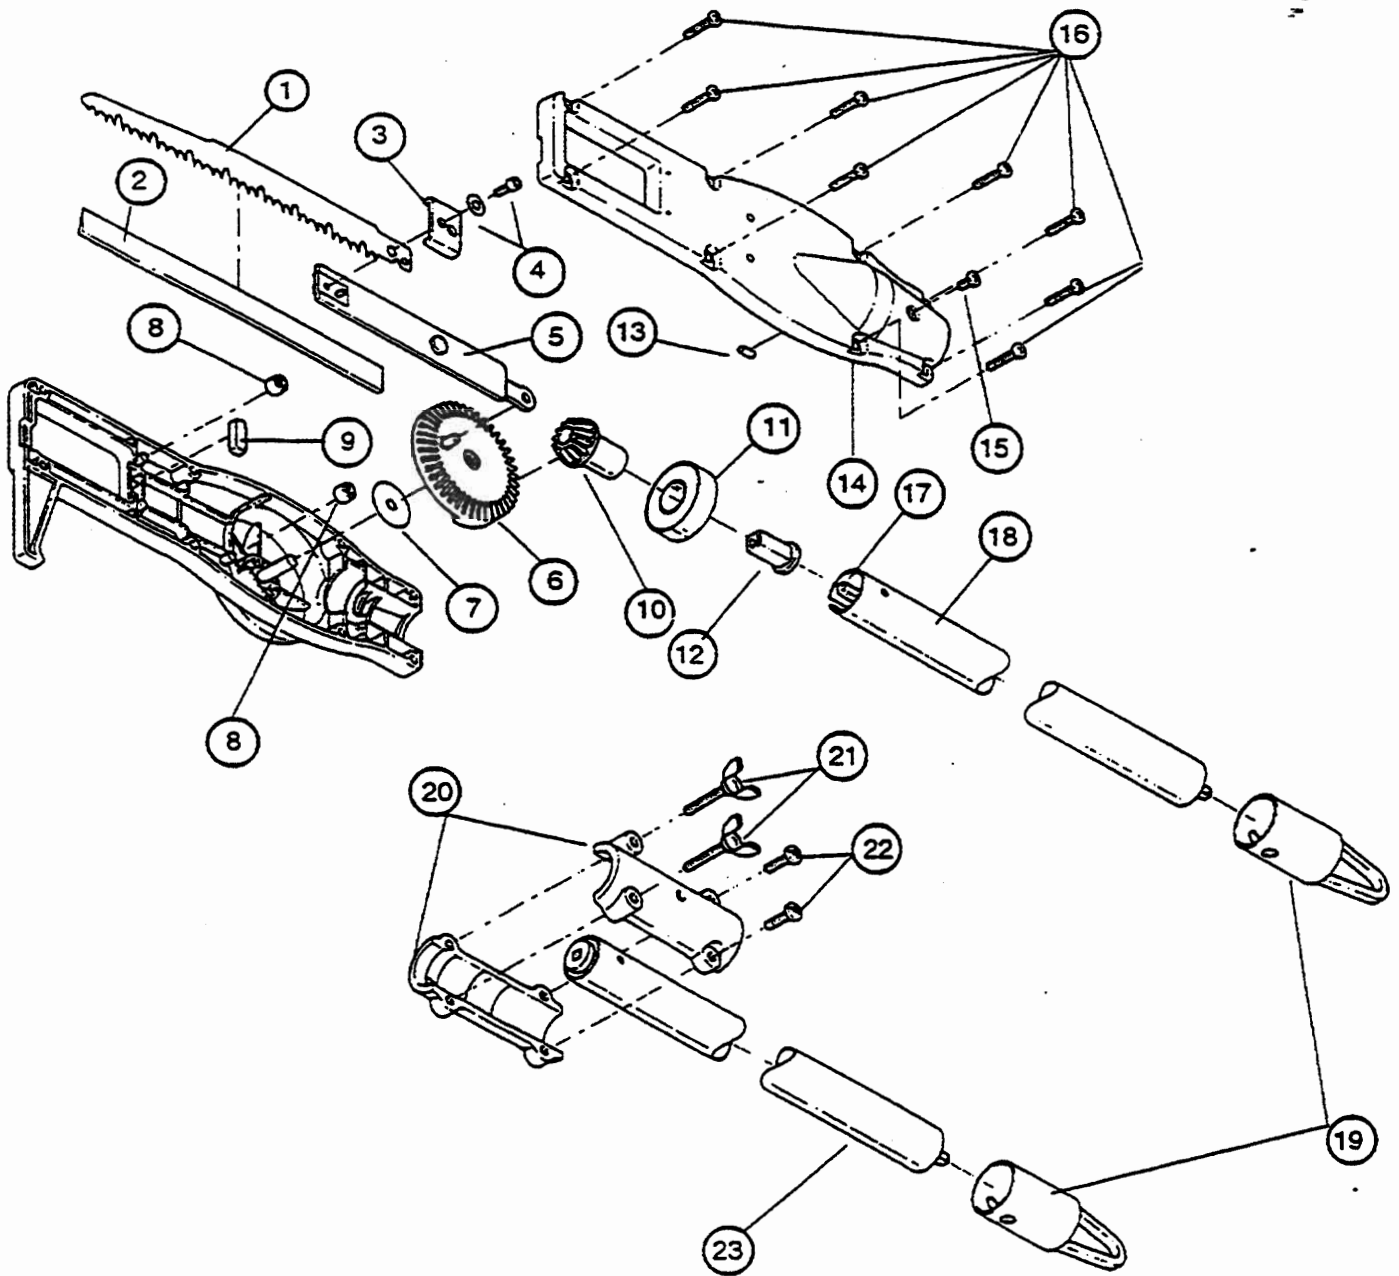

# PRUNER ATTACHMENT PARTS-MODEL TP720r

(Serial no. 505000001 and greater)

Item	Part No.	Description
1	180966	Blade (2 pk)
2	181153	Blade Cover
3	181155	Blade Clamp
4	181156	Blade Clamp Screw and Washer Assembly
5	181157	Arbor Assembly
6	181158	Bevel Gear
7	118159	Washer
8	181595	Cross Slide Bushing
9	181594	Felt Seal
10	181160	Pinion Bevel Gear
11	180655	Ball Bearing
12	181162	Insulator
13	181163	Rubber Plug
14	181164	Housing Set

Item	Part No.	Description
15	180647	Housing Screws (8 required)
16	181165	Anti-Rotation Screw
17	181166	Drive Shaft Assembly
18	180689	Drive Shaft Housing Assembly
19	612605	Hanger
20	683605	Split Boom Coupling Set
21	683607	Adjustment Knob Assembly
22	683606	Coupling Bolt Assembly
23	181161	Extension Boom and Flex Shaft Assembly
*	181167	Allen Wrench
*	682075	Shoulder Strap Assembly
*		not shown